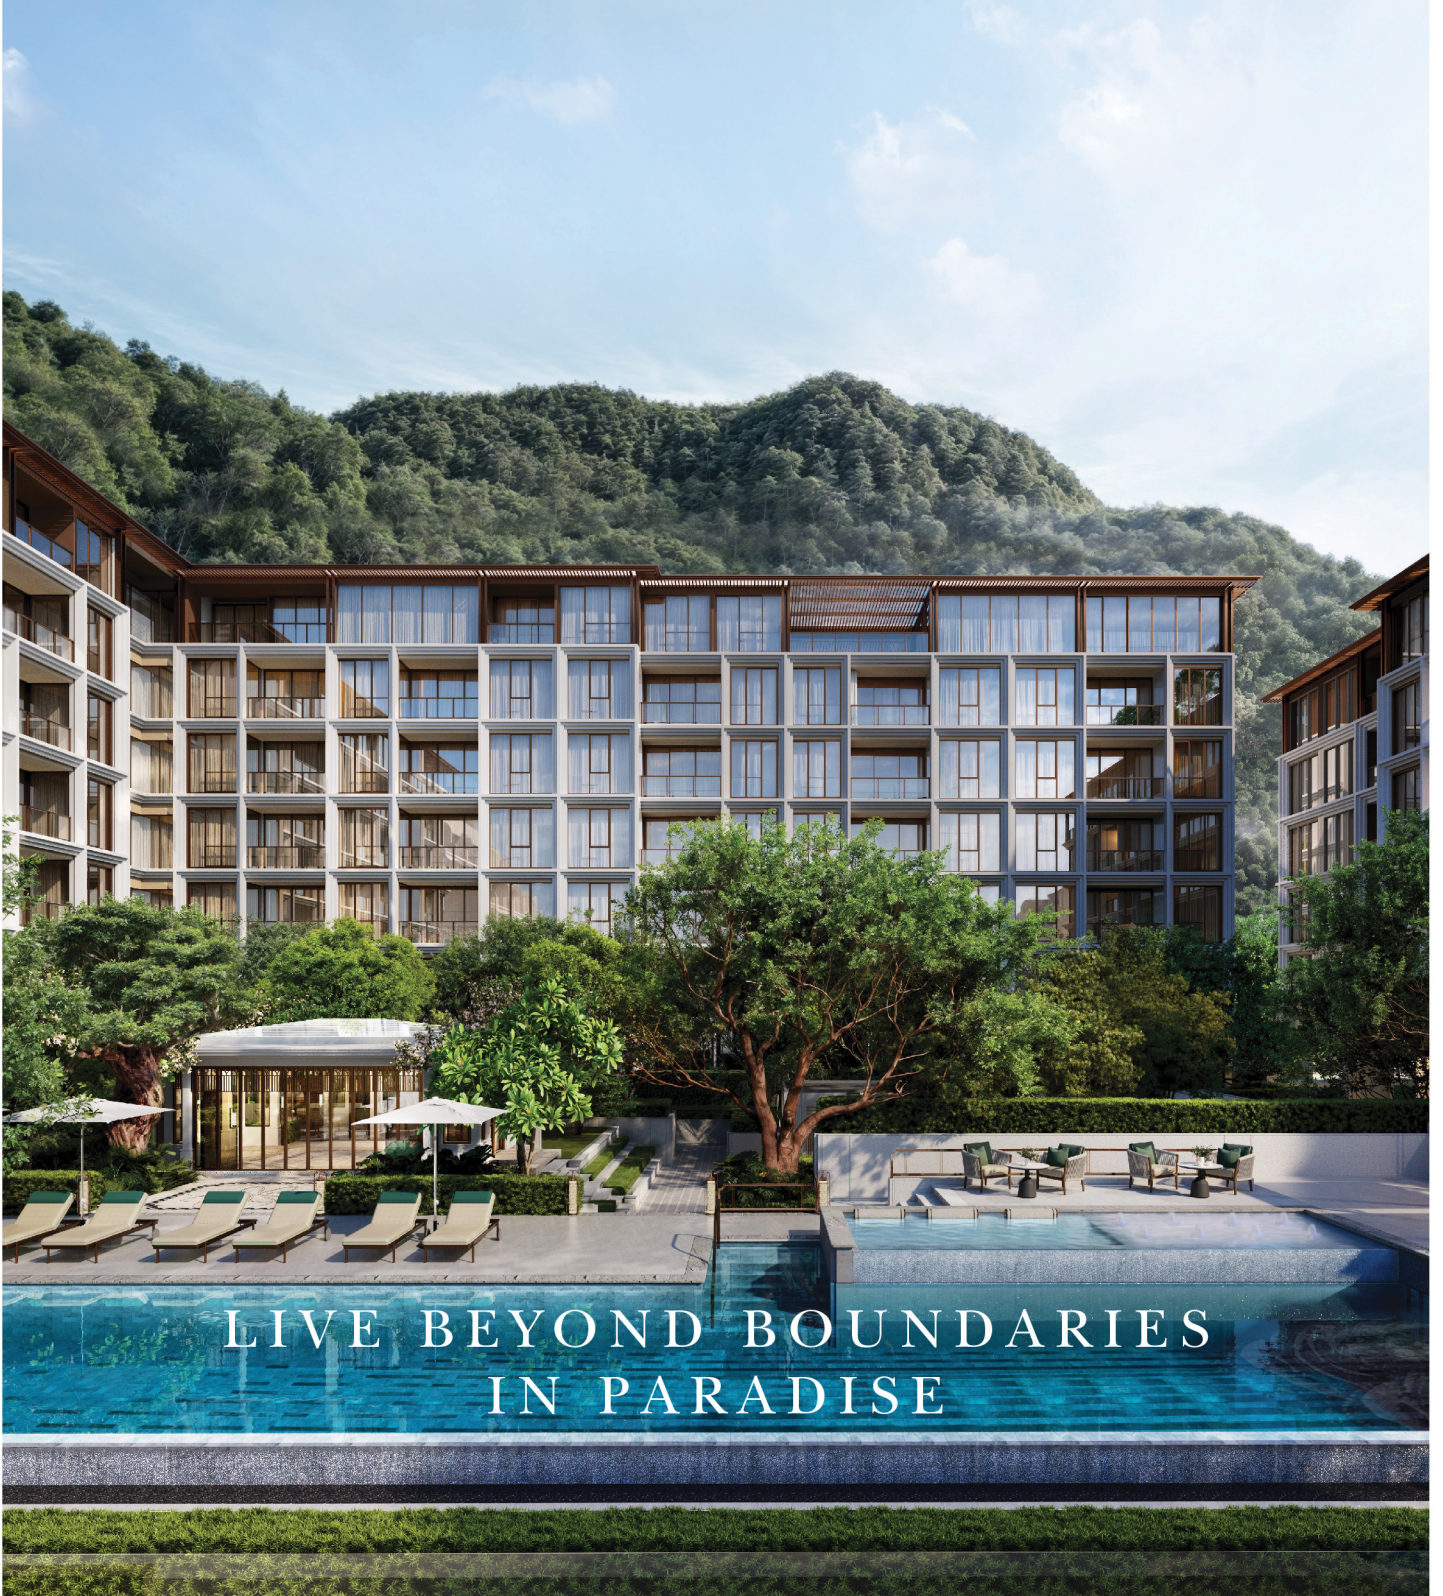

INTERCONTINENTAL®
PHUKET RESORT
THE RESIDENCES

LIVE BEYOND BOUNDARIES
IN PARADISE

RESIDENCES BROCHURE

Welcome to The Residences at InterContinental Phuket Resort

The Residences at InterContinental Phuket Resort is not just a retreat from life, but a place where life thrives. It's a chance to Live Beyond Boundaries in Paradise, where every day offers a perfect balance of tranquil seclusion and dynamic experiences.

Follow the curve of Phuket's golden west coast and you'll find a sanctuary where the sea whispers to the shore. Cradled by the emerald hills of Kamala and kissed by the Andaman's turquoise waters, this is where journeys end and stories begin.

Let this be your introduction into a world of cultural elegance, serene beauty, and timeless luxury. Choose a life at The Residences at InterContinental Phuket Resort, and discover balance — where every moment is an opportunity to live fully, authentically, and beyond boundaries.

DIRECT ACCESS TO KAMALA BEACH*

Kamala is Phuket's hidden gem — a destination where natural beauty, cultural depth, and a rare sense of serenity come together. Unlike the island's busier stretches, Kamala offers quiet luxury: a pristine beachfront enclave where privacy, exclusivity, and genuine connection coexist in perfect balance.